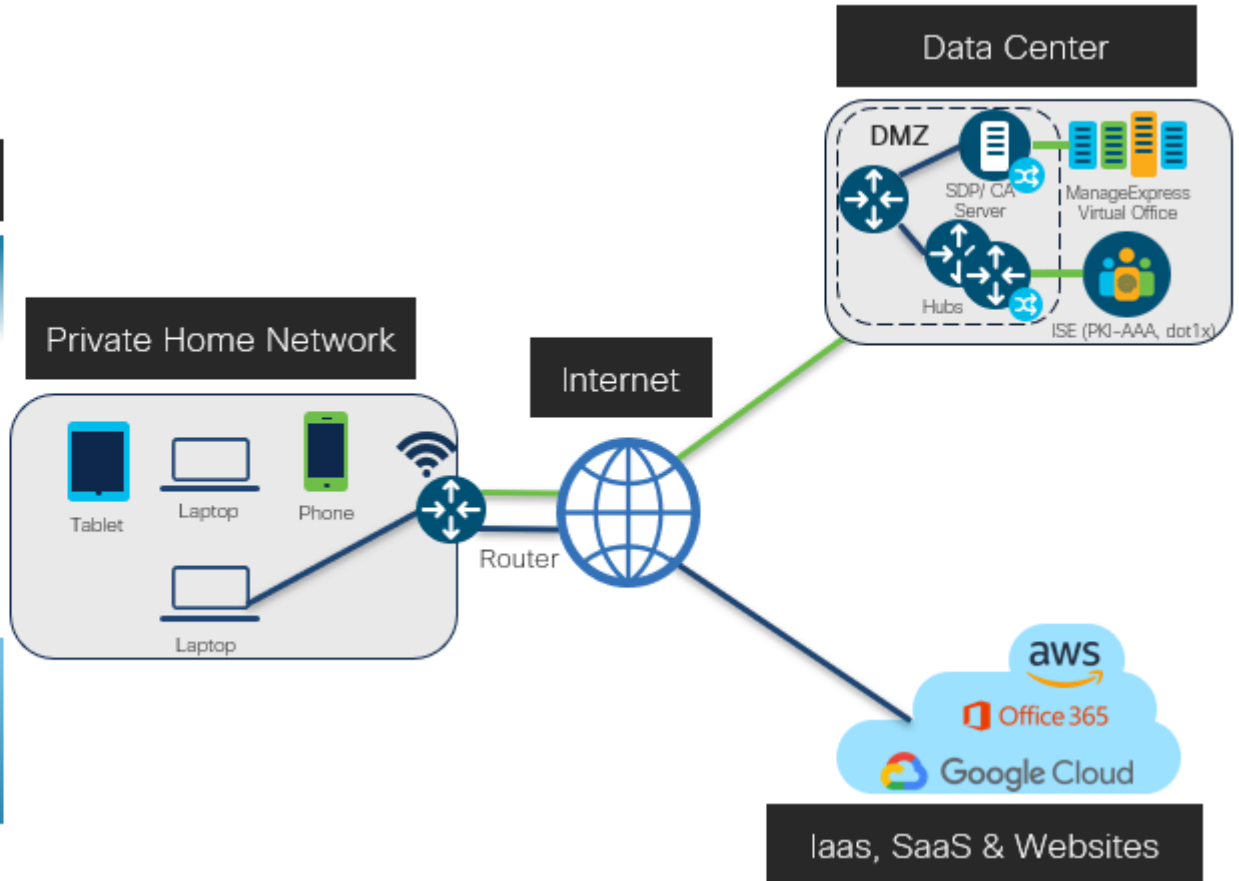

Bootstrapping using USB/bootflash

Remote Worker Home Office

I want to...

Quick, secure access configuring home router locally