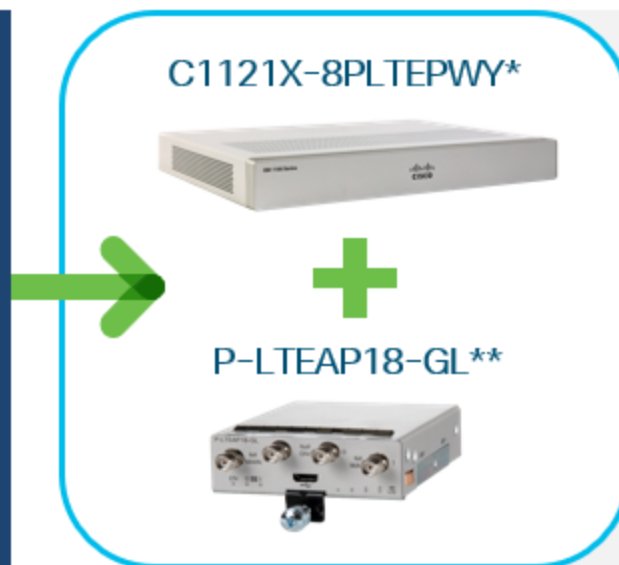

Quarantined Users

Secure access in make-shift facilities connecting quarantined individuals with family, using **cloud apps over Cellular**

PnP over LTE: SD-WAN

LTE Connectivity to On-Demand Locations

ISR 1K
Router
Security
Switch Ports
Wireless (Wi-Fi)
Cellular (1.2 Gbps LTE Advanced Pro)

Routing, switching, LTE and wireless

Integrated security

Speed and performance

Integrated management tools

Multi-connectivity

PID	LTE Bands
P-LTEAP18-GL	1, 2, 3, 4, 5, 7, 8, 12, 13, 14, 17, 18, 19, 20, 25, 26, 28, 29, 30, 32, 38, 39, 40, 41, 42, 43, 46, 48, 66, 71

** P-LTEAP18-GL available Europe & US only. For global CAT6 LTE options please visit [ISR1K Datasheet](#)

C1121X-8PLTEPWY*
* Wi-Fi domain WY; Y = A, E, B, Z

Gigabit-Plus LTE Connectivity to On-Demand Locations - ISR 1121 + 4G/LTE (5Ge) Advanced Pro Module