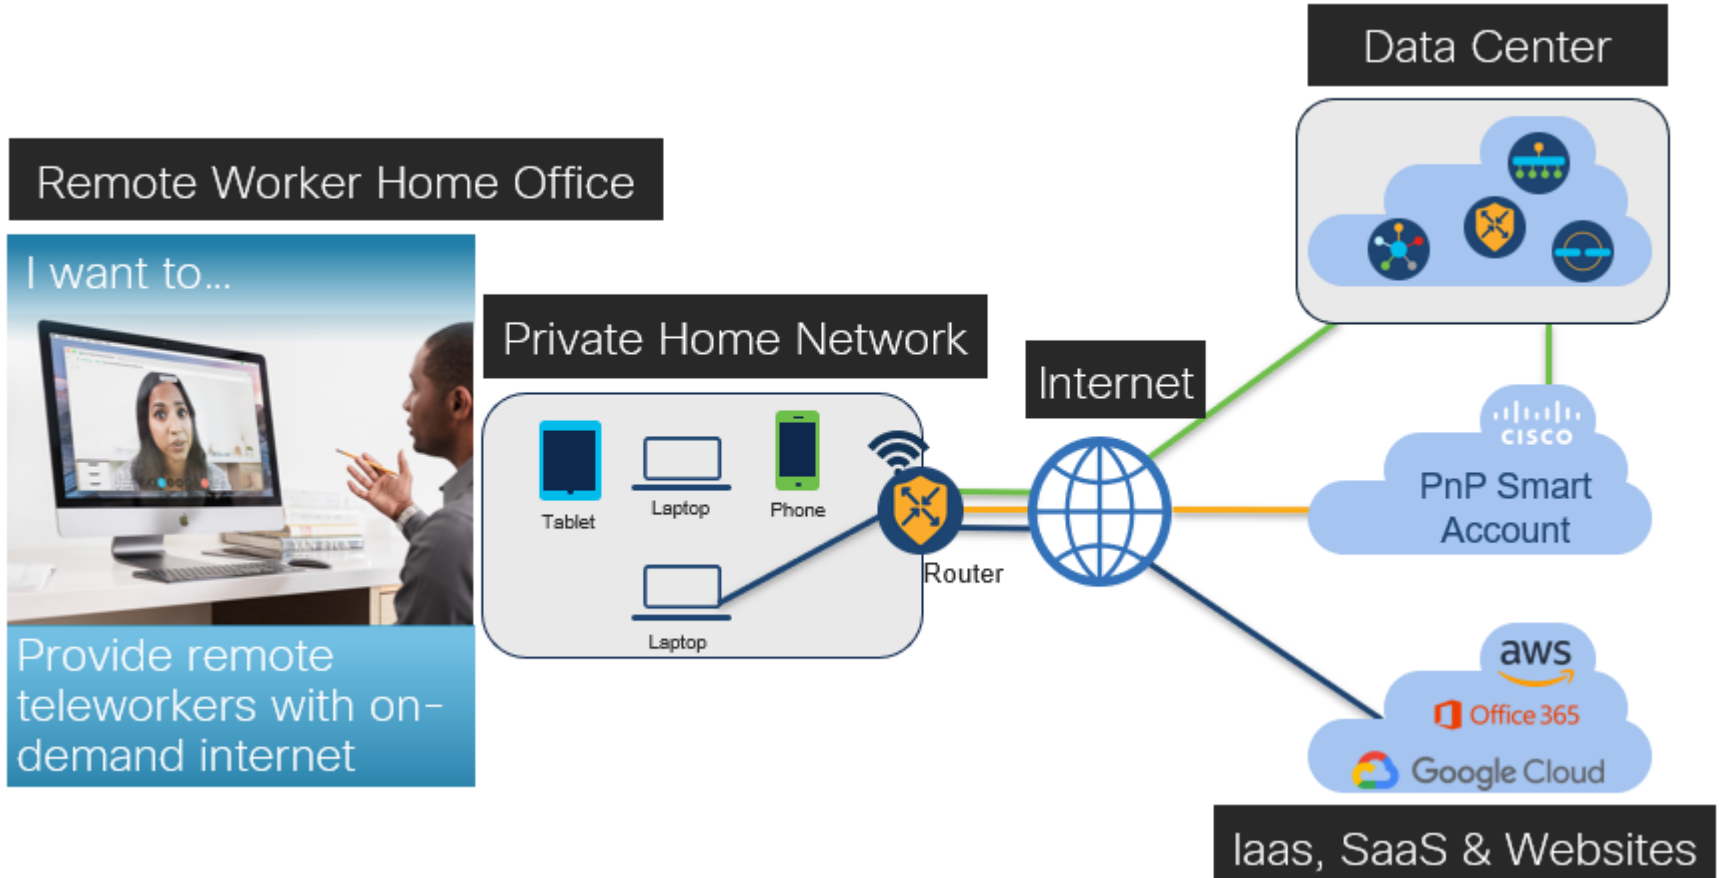

- WAN edge device onboarding
 - Using Cisco SD-WAN
 - Using Cisco Network Services Orchestrator (NSO)
 - Using the router's USB port
- ISR 1000 security
- ISR 1000 WiFi

Secure, Automated Connectivity using Cisco

Remote Workers

Providing **remote teleworkers with on-demand internet connection** for high-quality voice, data and video

Pop-up Relief Camps

Cloud connectivity for pop-up medical facilities, health & relief camps, urgent care & more

Quarantined Users

Secure access in make-shift facilities connecting quarantined individuals with family, using **cloud apps over Cellular**

PnP over LTE: SD-WAN

LTE Connectivity to On-Demand Locations

ISR 1K
Router
Security
Switch Ports
Wireless (Wi-Fi)
Cellular (1.2 Gbps LTE Advanced Pro)