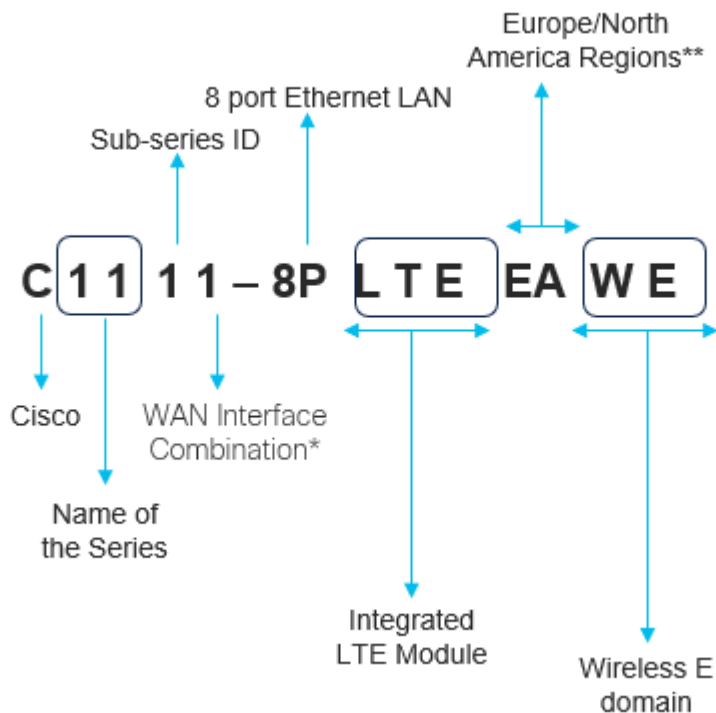

** P-LTEAP18-GL available Europe & US only. For global CAT6 LTE options please visit [ISR1K Datasheet](#)

C1121X-8PLTEPWY*
* Wi-Fi domain WY; Y = A, E, B, Z

Gigabit-Plus LTE Connectivity to On-Demand Locations - ISR 1121 + 4G/LTE (5Ge) Advanced Pro Module

Bootstrapping using USB/bootflash

Remote Worker Home Office

I want to...

Quick, secure access configuring home router locally

How to read a router PID – C1111-8PLTEEAWE

Series Variants	
C1101	1 x GE WAN
C1109	1 x GE WAN M2M router
C1111X	C1111 with 8GB DRAM/FLASH

Series LTE	
LTEEA/LA	Integrated LTE
P-LTE-EA/LA	Pluggable LTE
LTEP	LTE Pluggable

DSL PIDs	
C1116	DSL Annex B/J
C1117	DSL Annex A/M
C1118	G.SHDSL
C1112	G.FAST Annex B/J
C1113	G.FAST Annex A/M

*See backup slides for detailed explanation

** EA : Europe/North America
** LA : Latin America/ APAC

Check out some additional information about the covered topics on Cisco Press or Cisco.com

Webcast- Overview of Cisco's Branch Routing Portfolio

<https://community.cisco.com/t5/networking-events/webcast-overview-of-cisco-s-branch-routing-portfolio/ba-p/3832459>