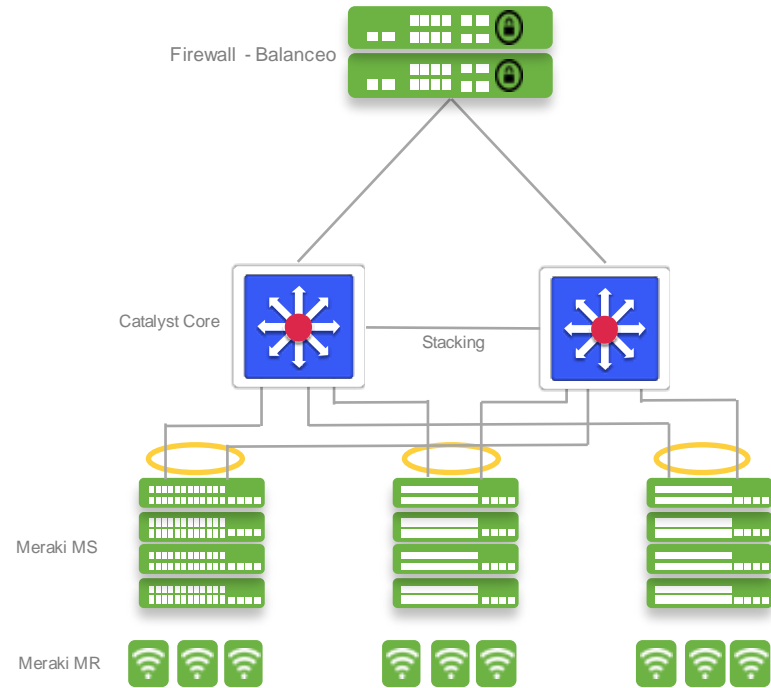

Under Cisco Meraki's Bridge (webex music mode)

A veces siento que no me comprenden
Siento que a muchos les gusta sufrir
Y es que gustan lo difícil, la línea de comandos
Están envidiados, no quieren cambiar

Y van día a día, caja por caja
Los caracteres de la Matrix, los habrán de soñar
Si adoptaran la nube, gestión como servicio,
Lo que es la eficiencia, sería el nuevo normal

Ya no quiero más sufrir
Con la CLI
Llévame al lugar que amo
Llévame al cloud

Llévenme ya al cloud
Es donde quiero estar
Es donde está mejor
Ahí habrá adopción
Es el futuro HOY